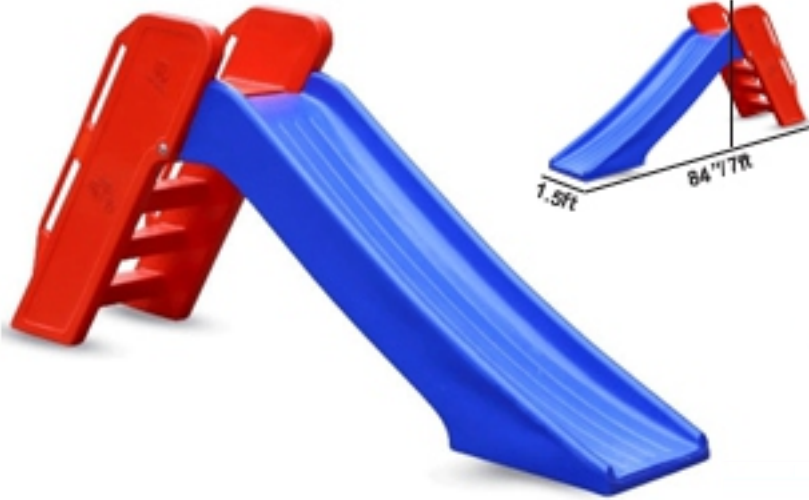

Super Heavy Quality

6 Step

MASSIVE SLIDE
Item No.: 1110 Item Size: L84xB18xH40 Inches
Rate: 14390/-