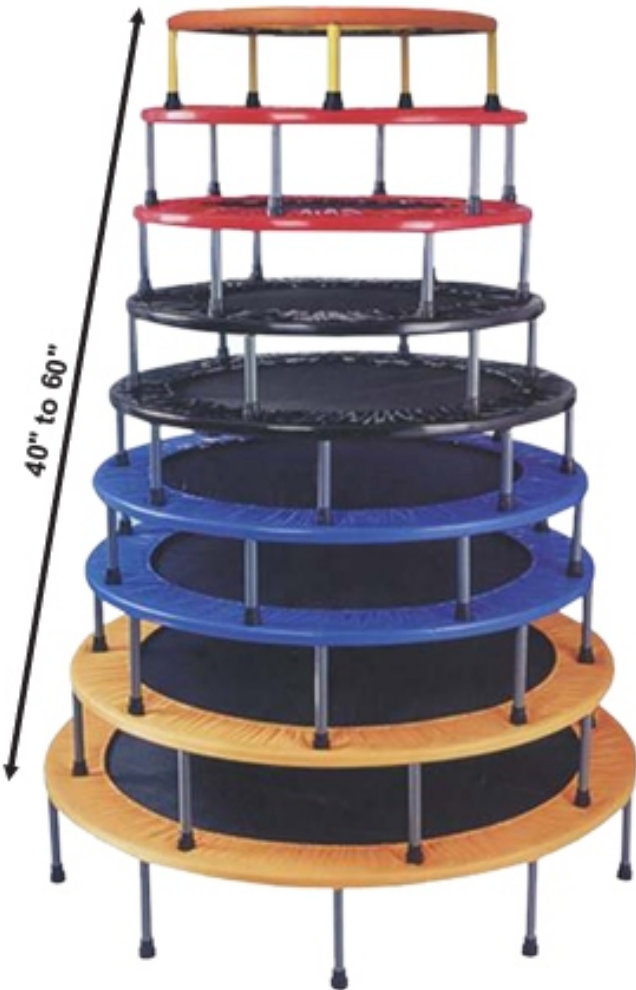

TRAMPOLINE

Item No.: 802

Item Size: DIA 48 Inches Rate: 4999/

Item No.: 811

Item Size: DIA 55 inches

Rate: 7799/

40" to 60"

Item No.: 801

Item Size: DIA 40 Inches

Rate: 4799/

Item No.: 803

Item Size: DIA 60 Inches Rate: 5999/