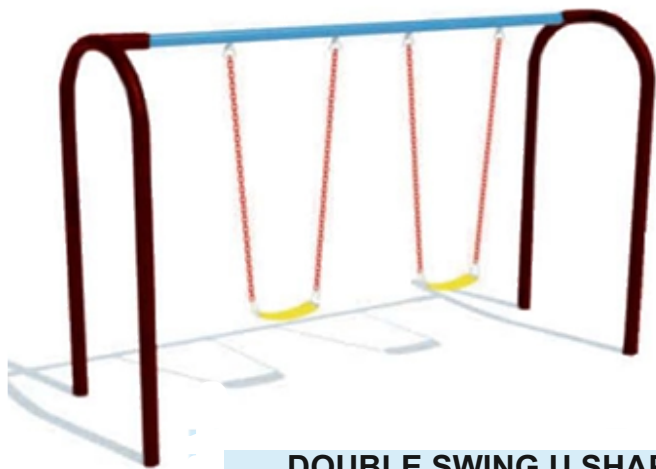

DOUBLE SWING U SHAPE
Item No.: SW-001
Item Size: L10XW5XH8 ft
Rate: 57000/