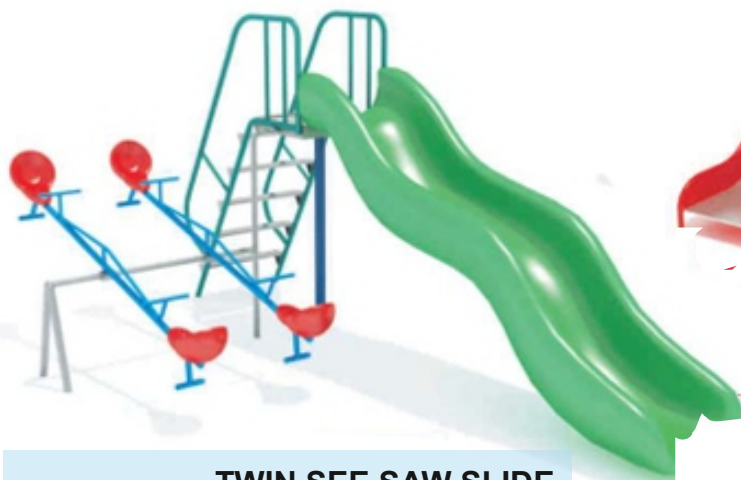

SLIDE WITH CLIMBER

Item No.: MS-003
Item Size: L14XW7XH8 ft
Rate: 92000/

TWIN SEE SAW SLIDE

Item No.: MS-004
Item Size: L9XW2.5XH4.5 ft
Rate: 75000/