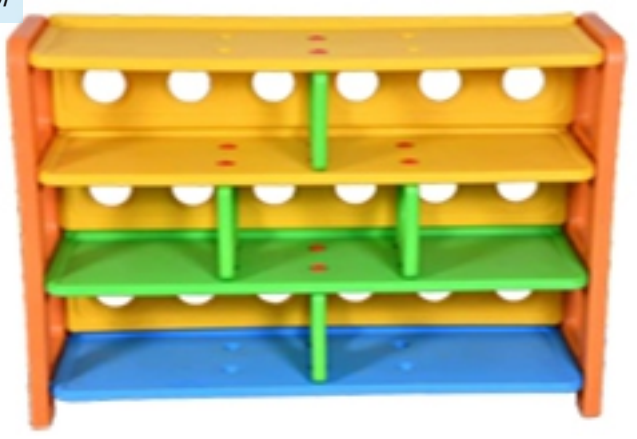

SHOE RACK
Item No.: 527
Item Size: L48xB9xH16 Inches Rate: 8999/

BOTTLE HANGER
Item No.: 523
Item Size: L40xB18xH42 Inches Rate: 4699/

CABINET B TYPE
Item No.: 529
Rate: 11299/

TOY SHELF
Item No.: 521
Rate: 11299/