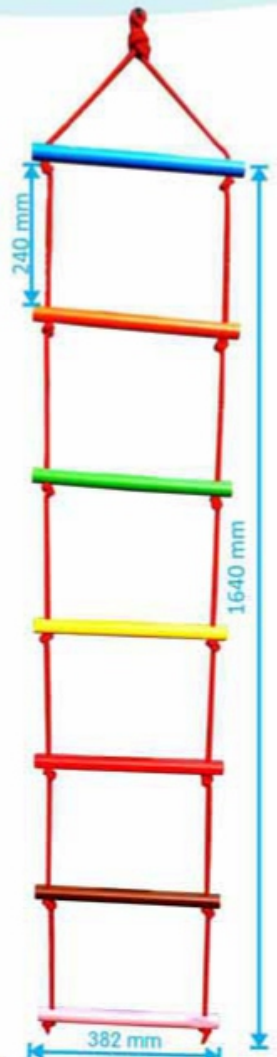

AB-119 KIDS BALANCING SCALE
SIZE:260x98x85 mm

AB-95 PADDLE-BALL GAME
SIZE:312x58x9 mm

AB-96 BOOK READING STAND-NATURAL

MS-07 DOLL BED
SIZE:51x358x290 mm

AB-56 MAGNETIC WOODEN FISHING CIRCLE GAME
SIZE:244x244x28 mm

AB-57 MAGNETIC WOODEN FISHING BOAT GAME
SIZE:298x106x18 mm

AB-118 WOODEN FRUIT VEGETABLE CUTTING TOY
 SIZE:170x115x47 mm

AB-117 WOODEN BREAKFAST CUTTING TOY
 SIZE:192x145x40 mm

AB-07 LADDER-5 STEP

AB-114 LADDER-7 STEP