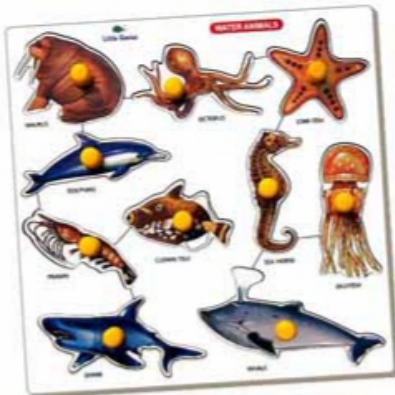

SP-23 CLOTHES-GIRL WITH KNOB
SIZE:298x222x9 mm

SP-24 CLOTHES-BOY WITH KNOB
SIZE:298x222x9 mm

SP-33 FAMOUS LEADERS
SIZE:298x222x9 mm

SP-27 VEGETABLES-CORN-TRAY
SIZE:298x222x9 mm

SP-28 BIRDS-PIGEON TRAY
SIZE:298x222x9 mm

SP-29 FRUITS-STRAWBERRY TRAY
SIZE:298x222x9 mm

SPL-11 WATER ANIMALS TRAY-LARGE WITH BIG KNOB
SIZE:298x298x9 mm

SP-31 WILD ANIMALS-MONKEY PUZZLE
SIZE:298x222x9 mm

SP-34 MUSICAL-INSTRUMENTS PUZZLE
SIZE:298x222x9 mm