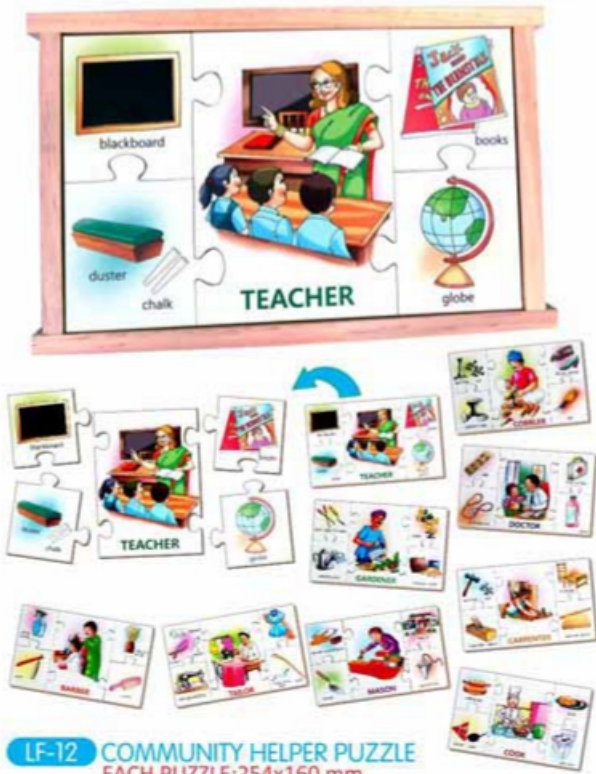

LF-04 THREE LETTERS WORD
SIZE:275x145x38 mm

LF-11 MY PARTS OF BODY PUZZLE
SIZE:272x175x43 mm

LF-02 ALPHABET INTERLOCK PUZZLE
SIZE:292x226x38 mm

LEARN WITH FUN-PAIRING PUZZLE

LF-12 COMMUNITY HELPER PUZZLE
EACH PUZZLE: 254x160 mm
SET OF 9 PUZZLE