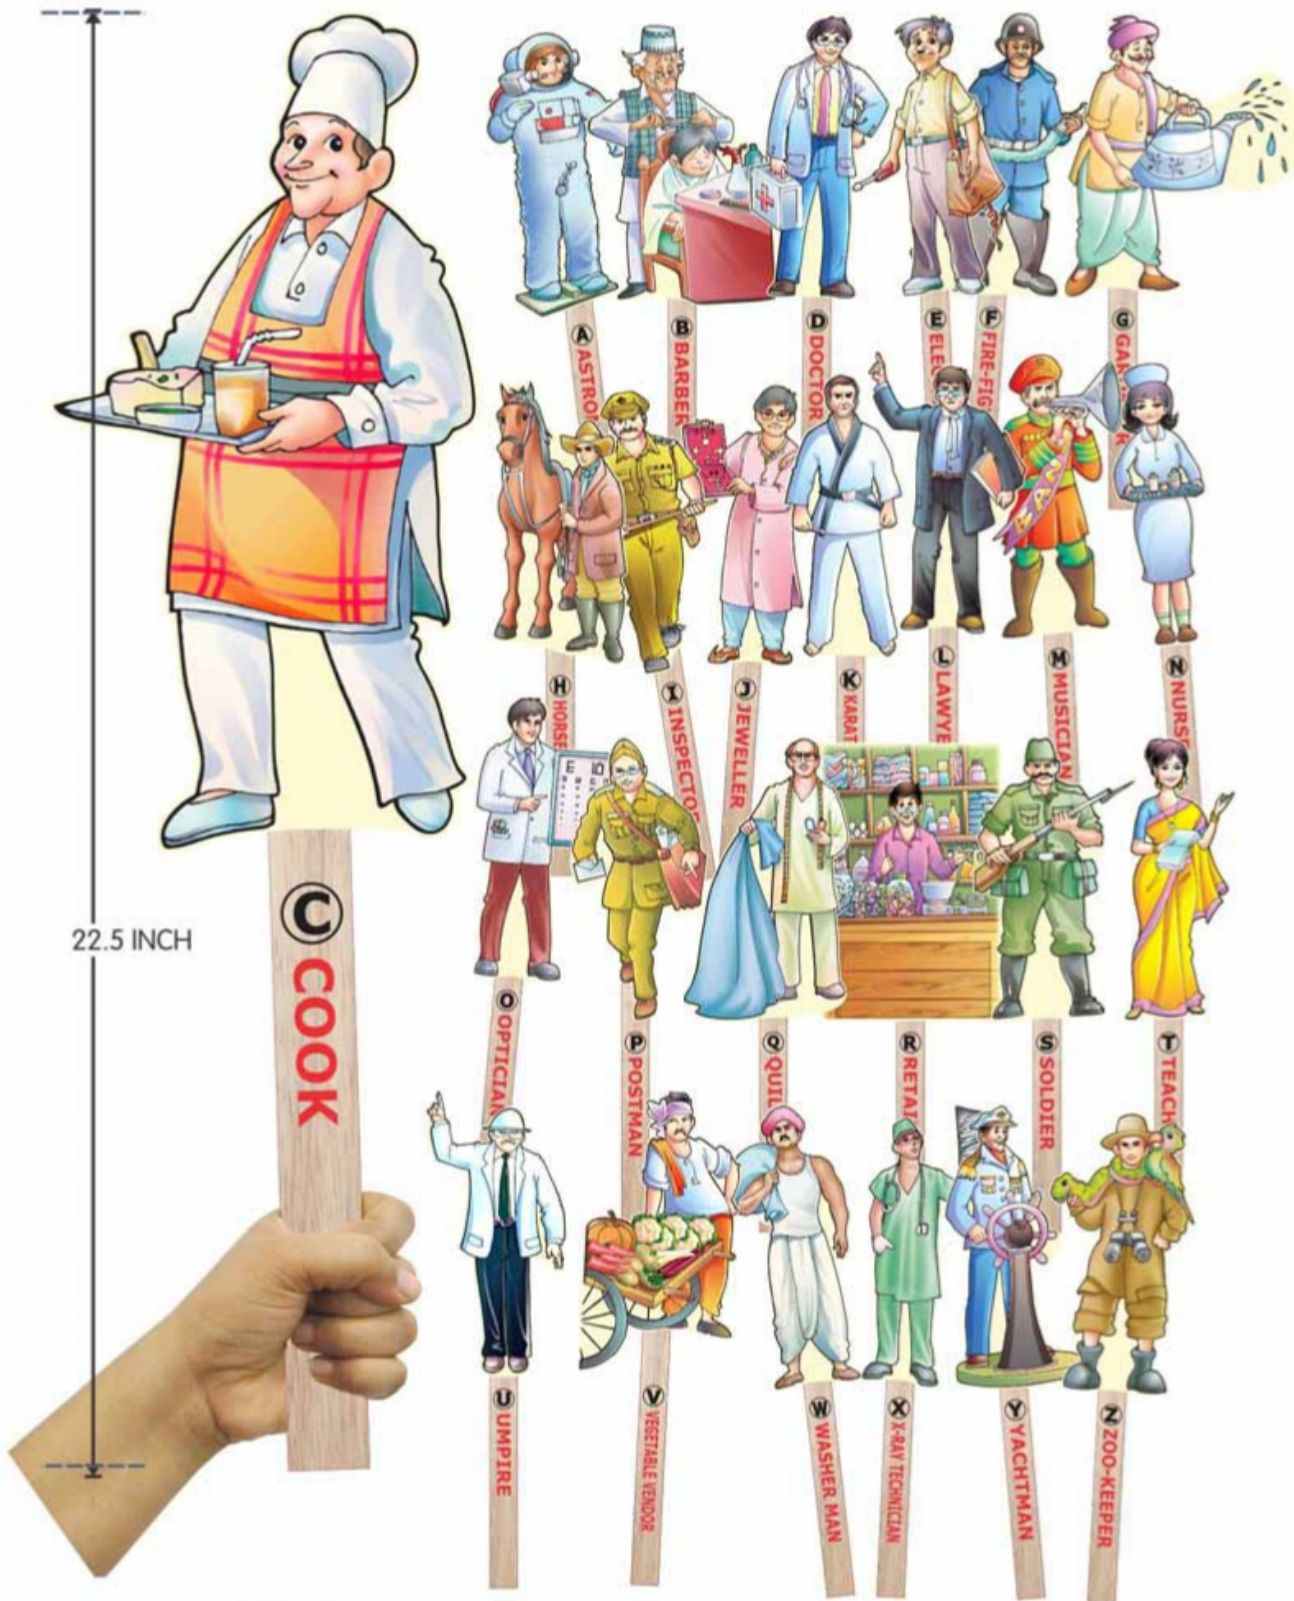

CH-61 CRAYON HOLDER-GOOSE-COLOURED
SIZE:190x122x24 mm

CH-62 CRAYON HOLDER-DOGGY-COLOURED
SIZE:235x100x24 mm

CH-63 CRAYON HOLDER DOG-COLOURED
SIZE:190x98x24 mm

CH-64 CRAYON HOLDER LIZARD-COLOURED
SIZE:242x126x24 mm

CH-70 CRAYON HOLDER-CAT-COLOURED
SIZE: 255x100x24 mm

CH-71 CRAYON HOLDER BEAR-COLOURED
SIZE: 185x120x24 mm

COMMUNITY OCCUPATIONS - A TO Z WANDS

SIZE WITH WOODEN WAND: 22.5 INCH

MS-45 COMMUNITY OCCUPATIONS-A TO Z WANDS