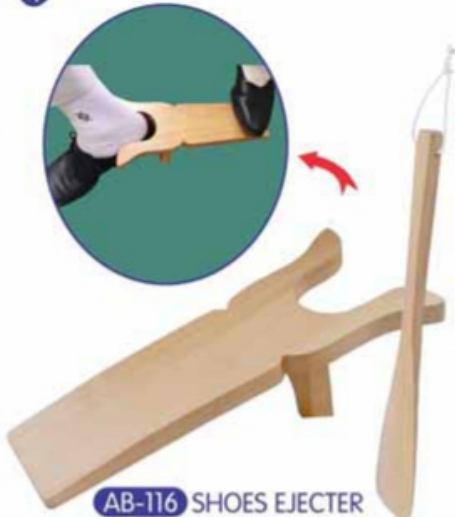

AB-115 DOORSTOPPER
SIZE:178x68x62 mm

AB-116 SHOES EJECTER