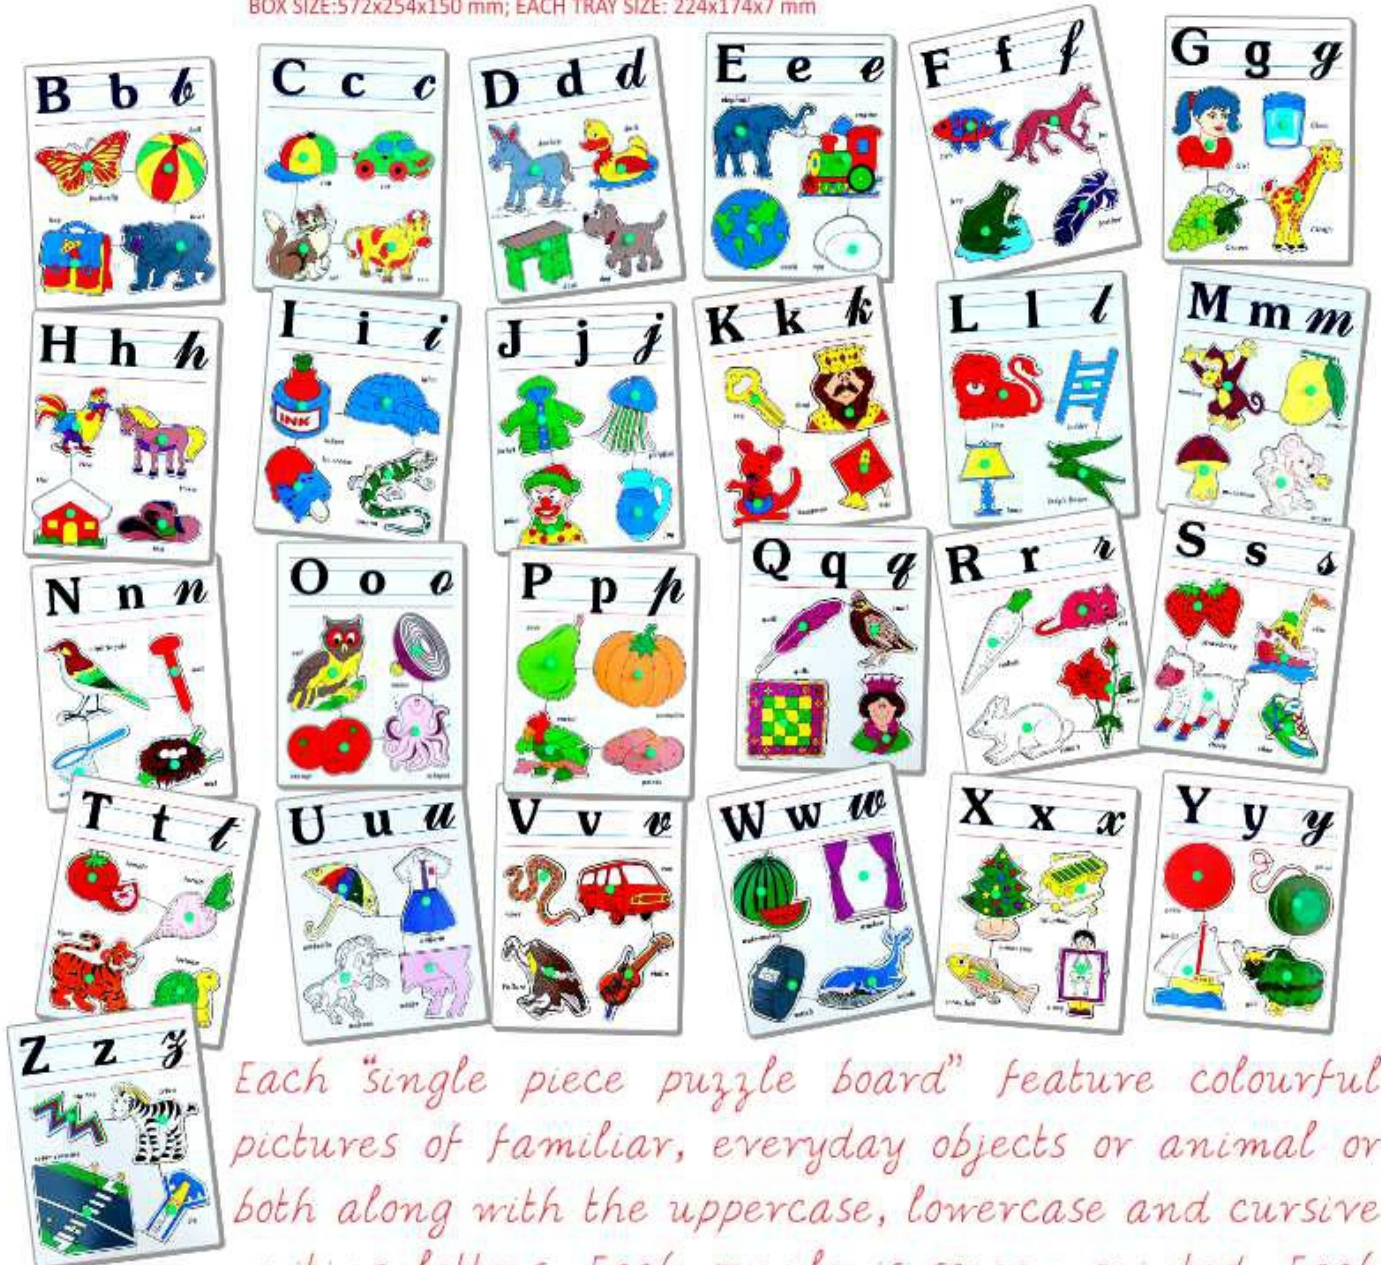

Fine crafted soft wooden puzzle offer hands on introduction to English Alphabets. Children learn through play as they fit the brightly coloured wooden pieces in the cavities of the board. Kids can use the pieces for tracing out words. It helps to build kids imagination and sharpness their power of observation. It also exercises their memory, improves finger coordination and helps them to sort out differences in shapes, size and colours.

AL-41C ALPHABET PAIRING SET (SMALL-TO-SMALL)
SIZE:302x254x15 mm

Alphabet pairing sets are colour and alphabet matching games. The board has colourful circular cavities with printed alphabets. Kids are given task to match the Circular wooden tablets colour and alphabet with the cavity having same colour and alphabets. Enhance problem solving, visual discrimination, hand & eye co-ordination. Sorting and placing exercise for younger children.

AL-26 JIGSAW DAY'S PUZZLE WITH KNOB
SIZE: 298x298x9 mm

AL-33 JIGSAW MONTH'S PUZZLE WITH KNOB
SIZE: 298x298x9 mm

AL-70 ALPHABET OBJECT MATCH UP PUZZLE
SIZE:418x370x12 mm

AL-69 ANIMAL ALPHABET PICTURE PUZZLE
SIZE:376x376x12 mm

ENGLISH ALPHABET PUZZLE

AL-75 A TO Z ALPHABET PUZZLE (SET OF 26 PUZZLES IN WOODEN BOX)
BOX SIZE: 572x254x150 mm; EACH TRAY SIZE: 224x174x7 mm

Each "single piece puzzle board" feature colourful pictures of familiar, everyday objects or animal or both along with the uppercase, lowercase and cursive writing letters. Each puzzle is screen printed. Each