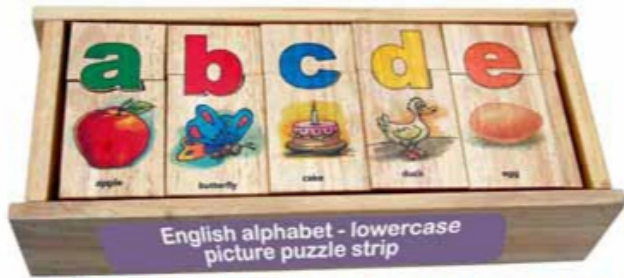

AL-18 NUMBER+PICTURE PUZZLE STRIP

EACH BLOCK SIZE (PAIR) : 57X120 mm
PACK SIZE : 330X37X140 mm

EACH BLOCK SIZE (PAIR) : 57X120 mm
PACK SIZE : 338X78X147 mm

AL-97 ENGLISH ALPHABET PICTURE PUZZLE STRIP

AL-119 ENGLISH ALPHABET-LOWERCASE PUZZLE STRIP