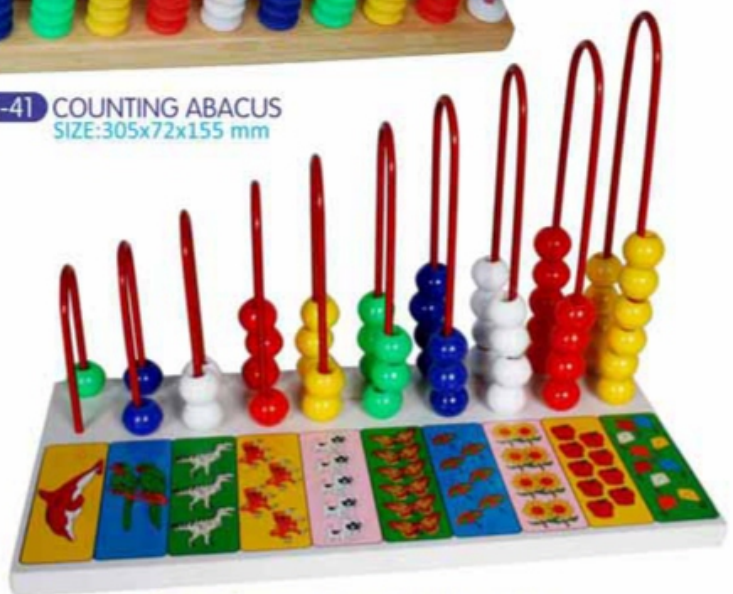

HE-35 COUNTING FRAME ABACUS
SIZE:444x220x304 mm